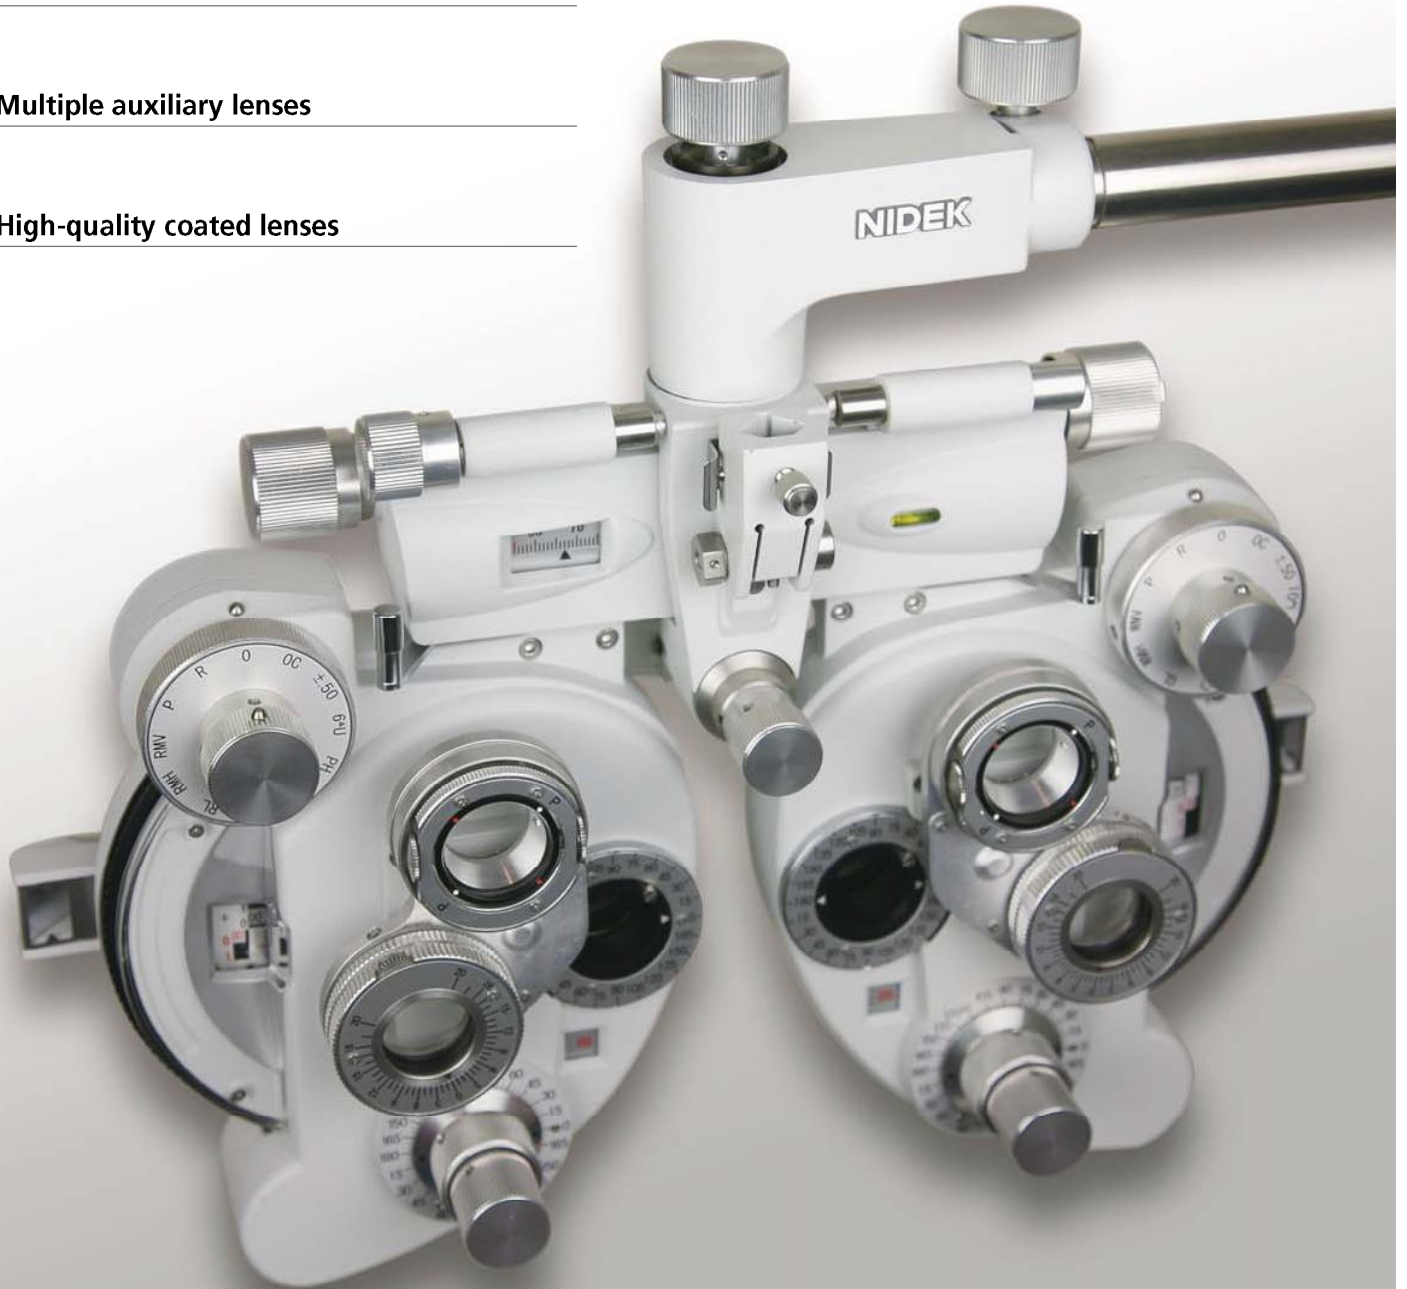

# Vision Tester SLY-100

Accurate measurement with simple and comfortable operation

Multiple auxiliary lenses

High-quality coated lenses

THE ART OF EYE CARE